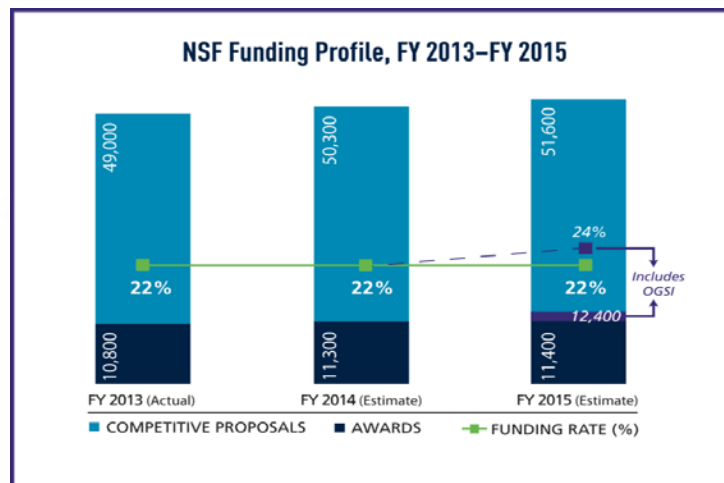

10

NSF FY 2015 Budget Request

(dollars in millions)

	FY 2015 Request	FY 2015 House Bill	FY 2015 Senate Mark	FY 2015 House Bill over Request		FY 2015 Senate Mark over Request	
				Amount	Percent	Amount	Percent
Research & Related Activities	\$5,807	\$5,974	\$5,839	\$166	3%	\$31	1%
Education & Human Resources	890	876	890	-14	-2%	-	-
Major Research Equipment & Facilities Construction	201	201	201	-	-	-	-
Agency Operations & Award Management	338	325	307	-13	-4%	-31	-9%
National Science Board	4	4	4	-	-	-	-
Office of Inspector General	14	14	14	-	-	-	-
Total, NSF	\$7,255	\$7,394	\$7,255	\$139	2%	-	-

Totals may not add due to rounding.

NSF Funding Profile, FY 2013 - 2015

What To Watch

- FY 2015 Congressional Action
- FY 2016 Planning

Appropriations Drift - 1990 to 2014

NSF Appropriations Dates versus Start of Federal Fiscal Year Oct. 1