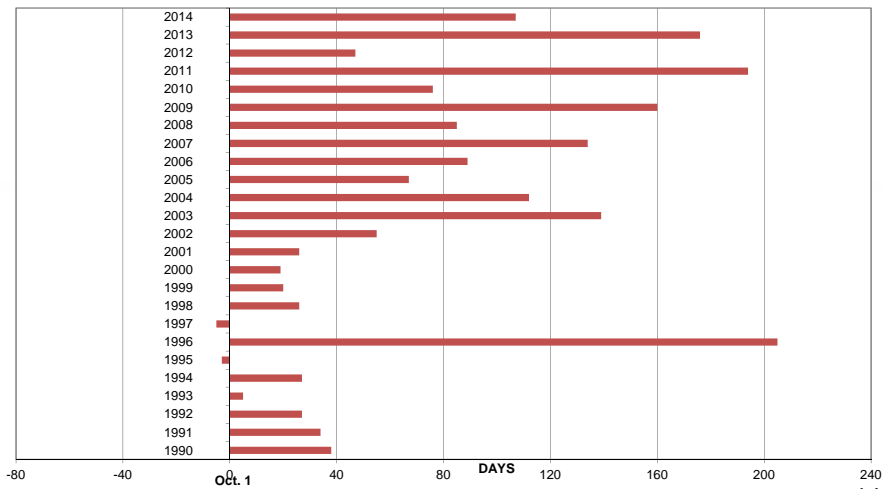

Totals may not add due to rounding.

NSF Funding Profile, FY 2013 - 2015

What To Watch

- FY 2015 Congressional Action
- FY 2016 Planning

Appropriations Drift - 1990 to 2014

NSF Appropriations Dates versus Start of Federal Fiscal Year Oct. 1