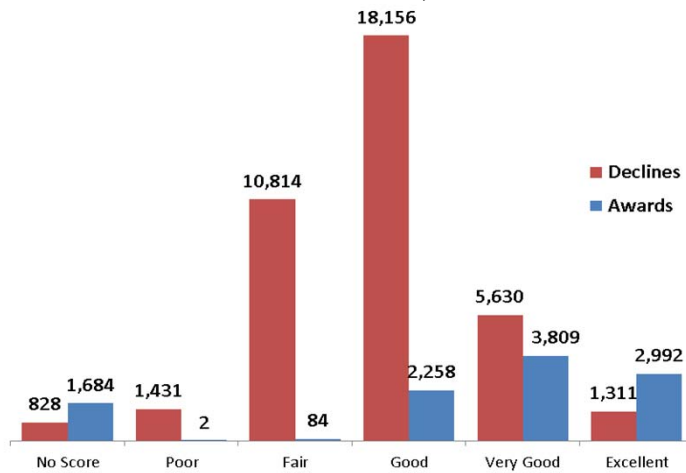

Totals may not add due to rounding.

NSF Funding Profile, FY 2013 - 2015

What To Watch

- FY 2015 Congressional Action
- FY 2016 Planning

Appropriations Drift - 1990 to 2014

NSF Appropriations Dates versus Start of Federal Fiscal Year Oct. 1

National Science Foundation
WHERE DISCOVERIES BEGIN

NSF Competitive Awards, Declines & Funding Rates

15

National Science Foundation
WHERE DISCOVERIES BEGIN

Distribution by Average Reviewer Ratings for Awards and Declines, FY 2013