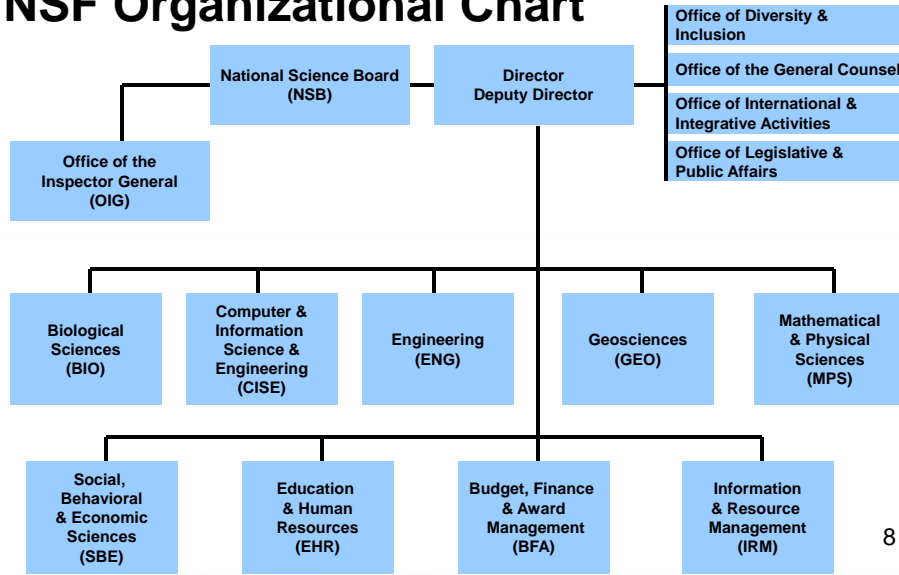

Origins of NSF

- “The Government should accept new responsibilities for promoting the flow of scientific knowledge and the development of scientific talent in our youth.”
– Science - The Endless Frontier, 1945
- 1947: Congress Approves, Truman Vetoes
- 1950: Compromise Bill Approved & Signed by Truman

5

National Science Foundation
WHERE DISCOVERIES BEGIN

NSF Act of 1950

- “To promote the progress of science...”
- NSB (24) and 1 Director, appointed by the President
- Encourage & develop a national policy for the promotion of basic research and education in the math, physical, medical, biological, engineering and other sciences
- Initiate & support basic scientific research in the sciences
- Evaluate the science research programs undertaken by agencies of the Federal government
- Provide information for S&E policy formation

6

NSF in a Nutshell

- Independent Agency
- Supports basic research & education
- Uses grant mechanism
- Low overhead; highly automated
- Discipline-based structure
- Cross-disciplinary mechanisms
- Use of Rotators/IPAs
- National Science Board

NSF Organizational Chart

FY 2015 Request: Total R&D by Agency

Budget Authority in Billions of Dollars

9

NSF Budget: FY 2014 and FY 2015

(dollars in millions)

	FY 2014 Plan	FY 2015 Request
Research & Related Activities	\$5,809	\$5,807
Education & Human Resources	847	890
Major Research Equipment & Facilities Construction	200	201
Agency Operations & Award Management	298	338
National Science Board	4	4
Office of Inspector General	14	14
Total, NSF	\$7,172	\$7,255
Opportunity, Growth, and Security Initiative	-	552